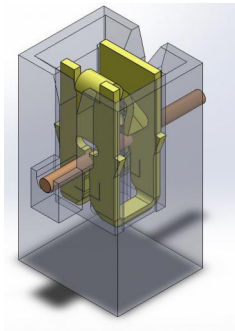

6905.**

UP-MATE SERIES · RECEPTACLES

Specification Motor terminals for enameled wire

Description Escubedo offers the UP-MATE family for magnet wire termination for a quick motors and coils connections. The strip form female can be inserted fully automatic into cavity.

During this operation, the magnet wire is inserted into slot, strips the insulation film and finally it remains under a constant pressure against the slot side walls.

This insertion-wiping action between wire and the terminal slot walls removes any oxid or impurities on all contact surfaces producing a clean stable electrical connection.

Magnet wire range Copper wire Ø 0.38-0.50mm² | Aluminium wire (contact with Escubedo: info@escubedo.com)

External Connection Males 3870.xx, 3871.xx, 3873.xx, 3874.xx, 3876.xx, 3878.xx | Wire (0.5-09mm²) solid or stra

Materials, temperature and contact resistance

Part nr.	Material	Finishing	Max. Temp. (°C)
6905.02	Brass	Tin plated	110

Material thickness (mm) 0,4

Winding number 14000

Plastic Housing Recommended dimensions for the plastic housing are available.