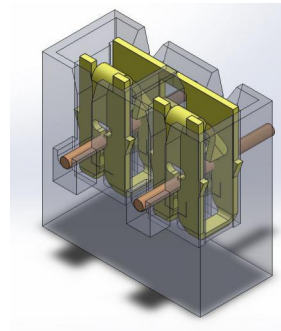

6905.**

UP-MATE SERIES · RECEPTACLES

Specification Motor terminals for enameled wire

Description Escubedo offers the UP-MATE family for magnet wire termination for a quick motors and coils connections. The strip form female can be inserted fully automatic into cavity.

During this operation, the magnet wire is inserted into slot, strips the insulation film and finally it remains under a constant pressure against the slot side walls.

This insertion-wiping action between wire and the terminal slot walls removes any oxid or impurities on all contact surfaces producing a clean stable electrical connection.

Magnet wire range Copper wire Ø 0.38-0.50mm² | Aluminium wire (contact with Escubedo: info@escubedo.com)

External Connection Males 3870.xx, 3871.xx, 3873.xx, 3874.xx, 3876.xx, 3878.xx | Wire (0.5-09mm²) solid or stra

Materials, temperature and contact resistance

Part nr.	Material	Finishing	Max. Temp. (°C)
6905.02	Brass	Tin plated	110

Material thickness (mm) 0,4

Winding number 14000

Plastic Housing Recommended dimensions for the plastic housing are available.