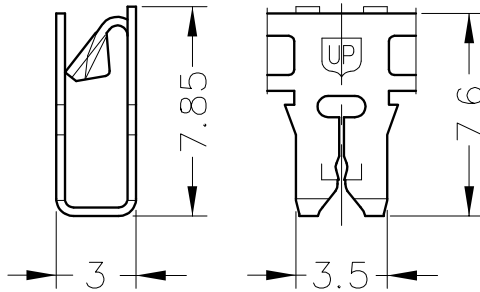

Magnet wire range Copper wire Ø 0.38-0.50mm² | Aluminium wire (contact with Escubedo: info@escubedo.com)

External Connection Males 3870.xx, 3871.xx, 3873.xx, 3874.xx, 3876.xx, 3878.xx | Wire (0.5-09mm²) solid or stra

Materials, temperature and contact resistance

Part nr.	Material	Finishing	Max. Temp. (°C)
6905.02	Brass	Tin plated	110

Material thickness (mm) 0,4

Winding number 14000

Plastic Housing Recommended dimensions for the plastic housing are available.

Approvals

6905.**

UP-MATE SERIES · RECEPTACLES

Drawing

Disclaimer

Data obtained from Escubedo Laboratory essays, using own methodology, cablings, equipment and original crimping tools, done in laboratory conditions and following the indicated standards, errors and omissions excepted. This document has no contractual meaning and it is publicised only for informative purposes. It can be changed without prior notice. The end customer has the sole responsibility to check these characteristics in its environment and with its own components, manufacturing methods and equipment. See also the full range product overview if available. For further information please visit our web site or contact us