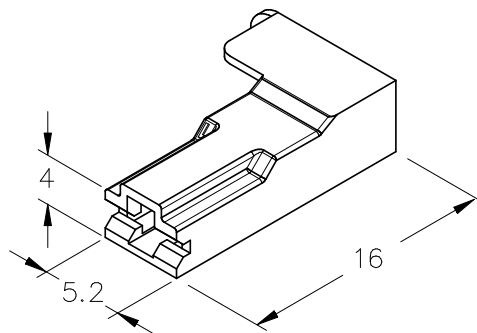

22815** 2.8 (.110) TYPE SERIES · RECEPTACLES

Specification Receptacle housings

Ways 1

Thermal Characteristics

Part nr.	Raw material	Color	Flammability Class (UL 94)	Glow Wire Test (GWT) (IEC60695-2-11)	Glow Wire Flammability Index (IEC60695-2-12)	RTI electrical (Max. Operating Temp.)
2281510	PA66V2	Natural	V2	(T.B.D.)	850°C	105°C
2281515	PA66V2	Black	V2	(T.B.D.)	800°C	105°C
2281540	NO FLAME	Natural	V2	(T.B.D.)	960°C	130°C

For other materials and colors ask to: info@escubedo.com

Compatible terminals 4809**, 4809G**, 4809K**, 4811**, 4811E**, 4811G**

Insertion / Withdrawal forces

	2281510 / 15 / 40
1st Insertion (max)	5N
1st Withdrawal (min, primary lock only)	35N

Drawing

(T.B.D.): To be determined

Disclaimer

Data obtained from Escubedo Laboratory essays, using own methodology, cablings, equipment and original crimping tools, done in laboratory conditions and following the indicated standards, errors and omissions excepted. This document has no contractual meaning and it is publicised only for informative purposes. It can be changed without prior notice. The end customer has the sole responsibility to check these characteristics in its environment and with its own components, manufacturing methods and equipment. See also the full range product overview if available. For further information please visit our web site or contact us

Rev. Nr.	Concept	Date	Created/Revised	Approved
A4	Change company name and logo	2021-10-21	Laboratory Dept.	E. Roura
A3	Update [Compatible terminals]	2019-02-27	Laboratory Dept.	E. Roura
A2	Update datasheet (Specification)	2018-07-13	Laboratory Dept.	E. Roura
A1	Datasheet generated automatically [A1]	2018-06-20	Engineering Department	X.Menac

Escubedo Connection Systems, S.A.U. · Ctra. de Girona-Olot Km. 35,5 · 17843 Riudellots de la Creu · Girona · Spain
Tel.: 34 972 171 706 · Fax: +34 972 171 714 · info@escubedo.com · www.escubedo.com